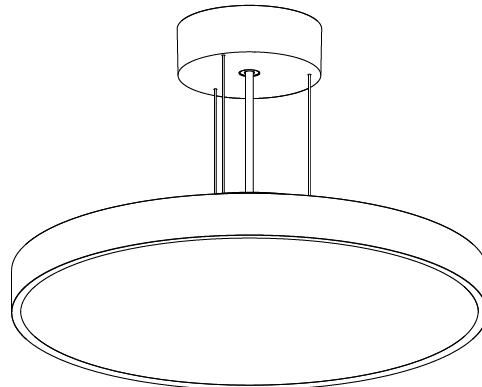

GENERAL

Series: Sign Diva
Subseries: Sign Diva Korona
Brand: Prolicht
Division: Architectural
Mounting Type: Suspension
Mounting Location: Ceiling
Subcategory: Pendant

PHYSICAL

Shape: Round
Diameter (mm): 400
Diameter (in): 15 3/4
Height (mm): 86
Height (in): 3 3/8
Light Distribution: Direct
Weight (kg): 3.302
Weight (lbs): 7.28
Diffuser: PMMA - Opal / Micro-Prism / Sparkling Secret / Vintage Industrial
Fixture Finish: SSR / BKV / CWI / CRY / HAB / UFT / ITA / RUA / FTG / MYG / LOD / PUS / FRO / FUP / KIA / POP / BLS / SPG / MEY / GOH / GUM / CHC / COM / ABZ / JAG / OBR / MOS / ROR
Fixture Material: Extruded Aluminum / Steel
Cable Details: 2,000mm/78 3/4" or 6,000mm/236 1/4" Transparent Cable

ELECTRICAL

Lamp Type: LED (Zhaga Standard)
Input Wattage (W): 17
Dimming: Tri-Mode (Non-Dimming and Phase Dimming (120Vac only) and 0-10V Dimming)
Driver Included: Yes
Driver Location: Integrated
Driver Type: Constant Current - Universal
Driver Class: Class 2
Input Voltage (V): 120 - 277
Constant Current (MA): 500

LED

Color Temperature (°K): 2700 / 3000 / 3500 / 4000
Max. Delivered Lumen (lm): 1807 / 1943 / 1951 / 1991
Nominal Lumen (lm): 2250 / 2420 / 2430 / 2480
CRI: >90 CRI
Lamp Life (hrs): 50000

OPTICAL

RATINGS AND CERTIFICATIONS

Certified By: Certified for North American Standards
IP rating: IP20

51mm 2"
86mm 3 3/8" 2000-6000mm max.

Ø 400mm 15 3/4"